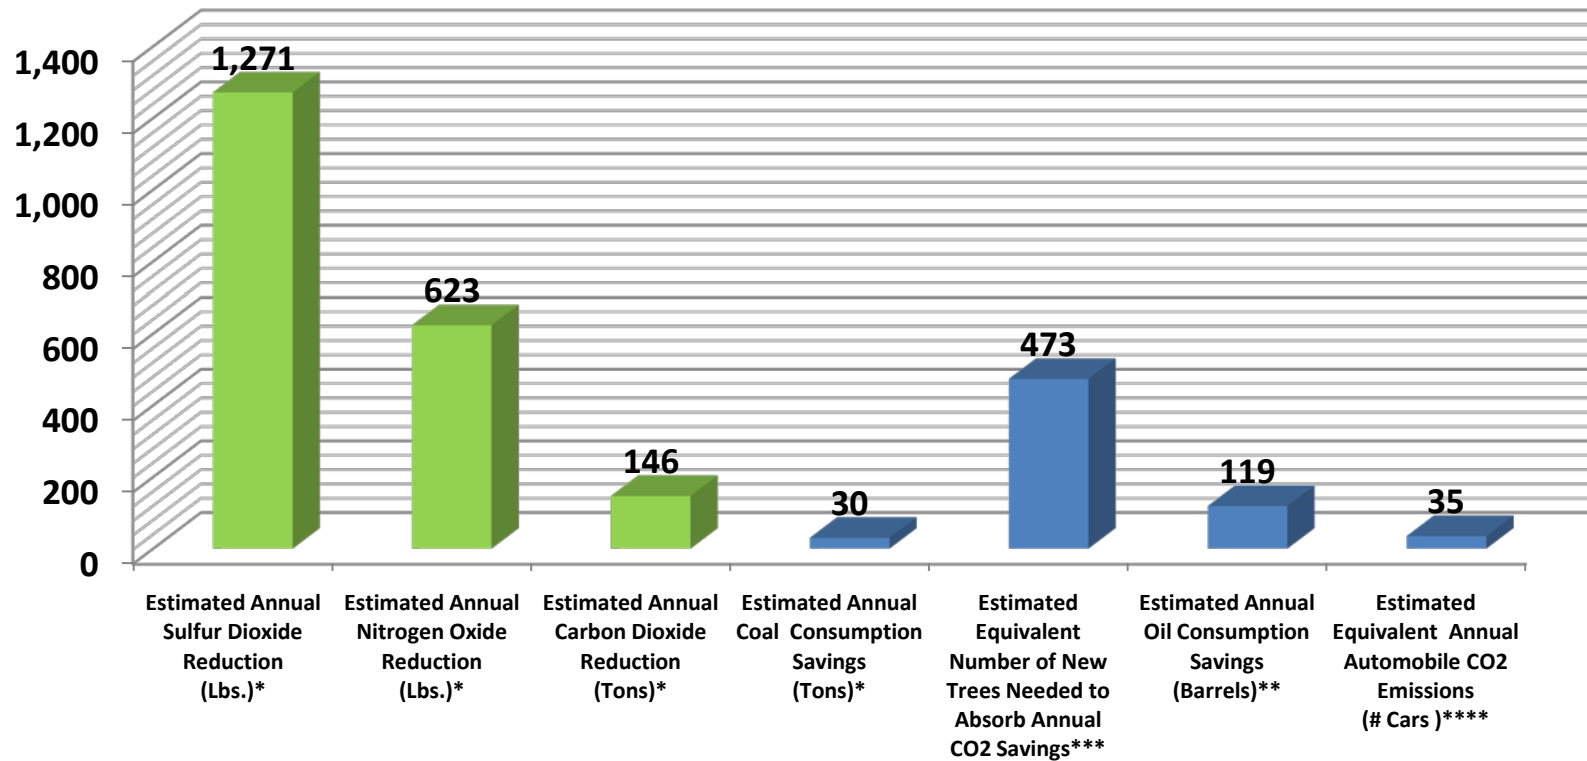

ENVIRONMENTAL IMPACT

Optex Systems

210,331

KWh Reduction

*Source: www.soltrex.com

** Source: www.newenergywatch.com

***Source: www.americanforests.org

****Source: www.climatecare.org