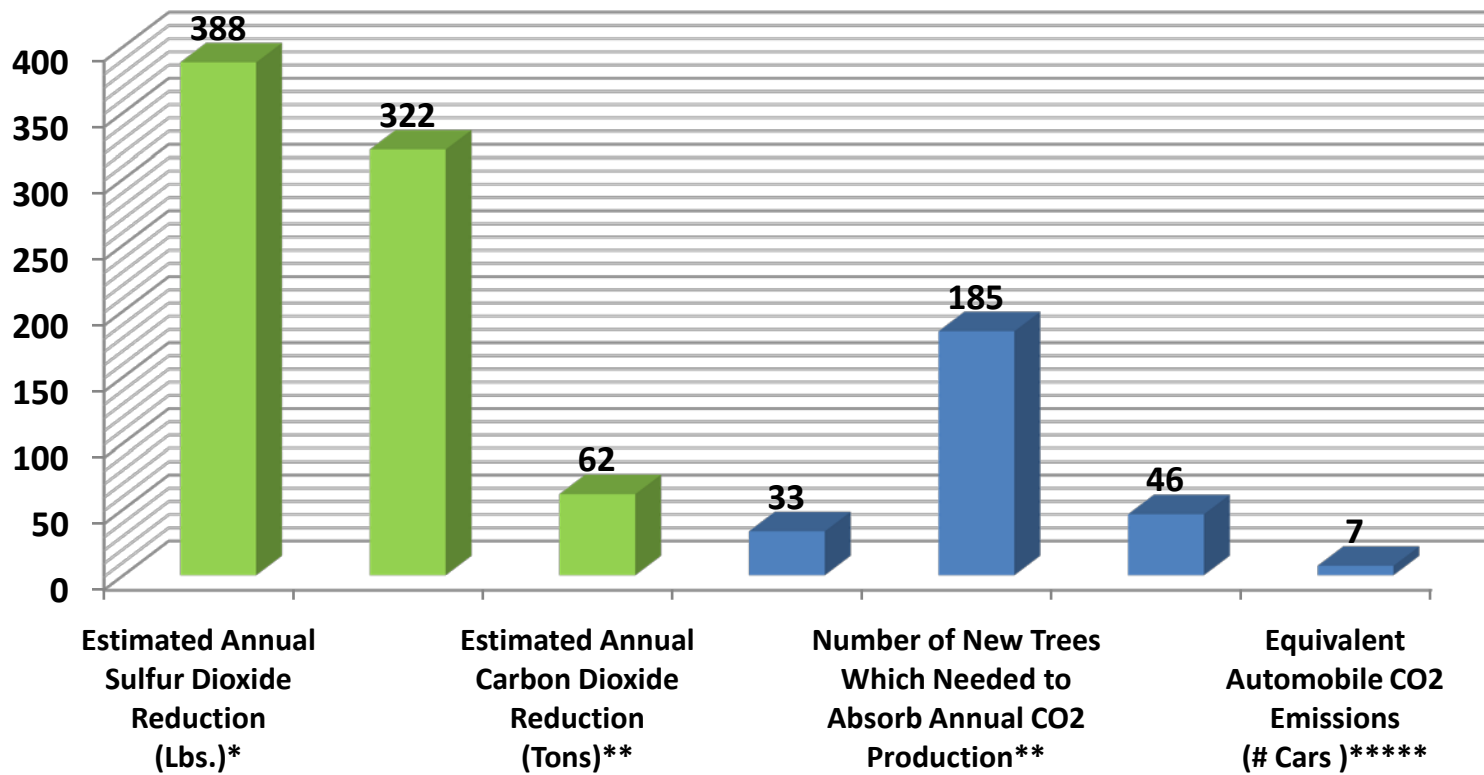

ENVIRONMENTAL IMPACT

Purvis Industries
82,028
KWh Reduction

*Source: www.abraxas.com

**Source: www.americanforests.org

*** Source: www.isa.org

**** Source: www.newenergywatch.com

*****Source: www.energystar.gov